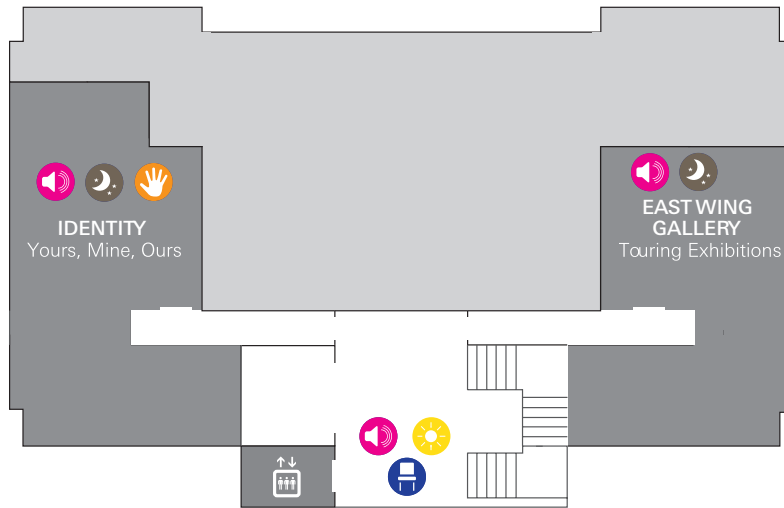

# IMMIGRATION MUSEUM

## Second Floor

### Key Sensory Icons

- Usually noisy
- Usually quiet
- Very low light
- Natural light
- Interactive and touch objects
- Seating area

## First Floor