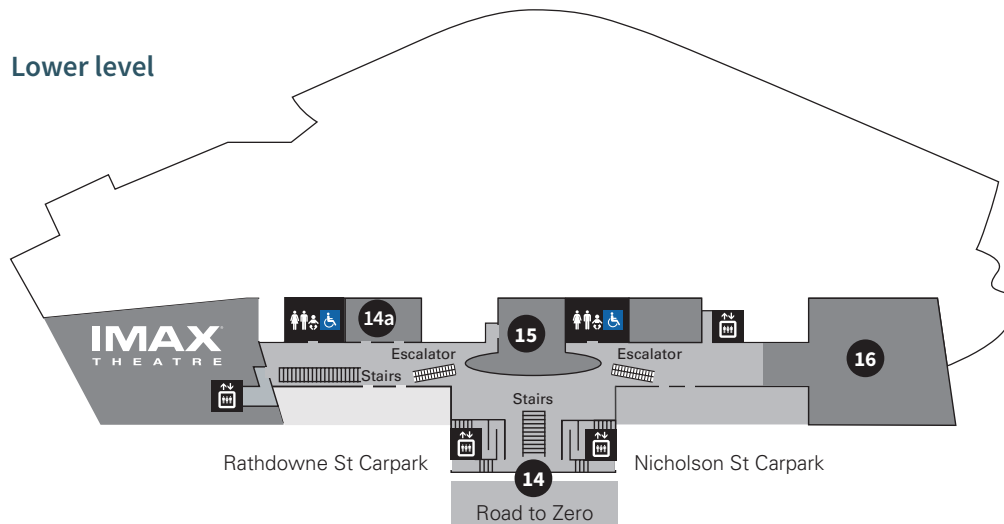

## Upper level

- 1 Mind and Body Gallery**
- 1a Temp Exhibition Gallery
- 1b Temp Exhibition Gallery
- 1c The Mind: Enter the Labyrinth
- 2 Evolution Gallery**
- 3 Forest Gallery**
- 4 Te Pasifika Gallery**
- 5 Melbourne Gallery**
- 5a Phar Lap

## Ground level

- 6 Pauline Gandel Children's Gallery**
- 6a Children's Garden
- 7 Science and Life Gallery**
- 7a Dynamic Earth
- 7b Marine Life
- 7c Dinosaur Walk
- 7d Bugs Alive!
- 7e 600 Million Years
- 7f Wild
- 8 Activity Rooms**
- 9 Forest Gallery**
- 10 North Terrace**
- 11 Bunjilaka Aboriginal Cultural Centre**
- 11a First Peoples
- 11b Birrarung Gallery
- 11c Milarri Garden
- 11d Kalaya
- 12 Te Pasifika Gallery**
- 13 Curious**

## Lower level

- 14 Road to Zero**
- 14a Road to Zero Learning Studio
- 15 Theatre**
- 16 Touring Hall**