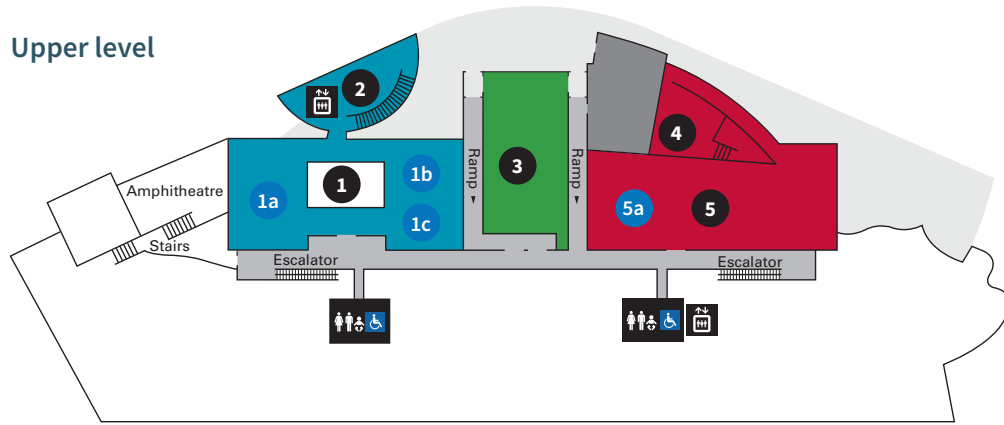

## Upper level

- 1 Mind and Body Gallery**
- 1a Temp Exhibition Gallery
- 1b Temp Exhibition Gallery
- 1c The Mind: Enter the Labyrinth
- 2 Evolution Gallery**
- 3 Forest Gallery**
- 4 Te Pasifika Gallery**
- 5 Melbourne Gallery**
- 5a Phar Lap

## Ground level

- 6 Pauline Gandel Children's Gallery**
- 6a Children's Garden
- 7 Science and Life Gallery**
- 7a Dynamic Earth
- 7b Marine Life
- 7c Dinosaur Walk
- 7d Bugs Alive!
- 7e 600 Million Years
- 7f Wild
- 8 Activity Rooms**
- 9 Forest Gallery**
- 10 North Terrace**
- 11 Bunjilaka Aboriginal Cultural Centre**
- 11a First Peoples
- 11b Birrarung Gallery
- 11c Milarri Garden
- 11d Kalaya
- 12 Te Pasifika Gallery**
- 13 Curious**

## Lower level

- 14 Road to Zero**
- 14a Road to Zero Learning Studio
- 15 Theatre**
- 16 Touring Hall**

### KEY

- Admissions
- Toilets
- Accessible toilets
- Family friendly toilet
- Escalators
- Stairs
- Lift
- Cloak room
- First Aid
- Shop
- Telephone
- Cafe

Photography permitted in permanent galleries (no flash)