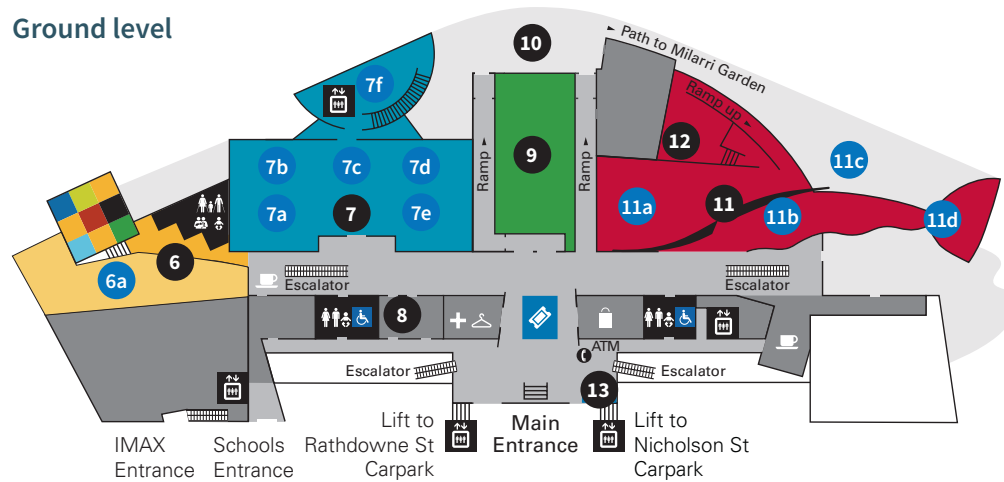

## Upper level

- 1 Mind and Body Gallery**
- 1a Temp Exhibition Gallery
- 1b Temp Exhibition Gallery
- 1c The Mind: Enter the Labyrinth
- 2 Evolution Gallery**
- 3 Forest Gallery**
- 4 Te Pasifika Gallery**
- 5 Melbourne Gallery**
- 5a Phar Lap

## Ground level

- 6 Pauline Gandel Children's Gallery**
- 6a Children's Garden
- 7 Science and Life Gallery**
- 7a Dynamic Earth
- 7b Marine Life
- 7c Dinosaur Walk
- 7d Bugs Alive!
- 7e 600 Million Years
- 7f Wild
- 8 Activity Rooms**
- 9 Forest Gallery**
- 10 North Terrace**
- 11 Bunjilaka Aboriginal Cultural Centre**
- 11a First Peoples
- 11b Birrarung Gallery
- 11c Milarri Garden
- 11d Kalaya
- 12 Te Pasifika Gallery**
- 13 Curious**

## Lower level

- 14 Road to Zero**
- 14a Road to Zero Learning Studio
- 15 Theatre**
- 16 Touring Hall**

### KEY

- Admissions
- Toilets
- Accessible toilets
- Family friendly toilet
- Escalators
- Stairs
- Lift
- Cloak room
- First Aid
- Shop
- Telephone
- Cafe

Photography permitted in permanent galleries (no flash)