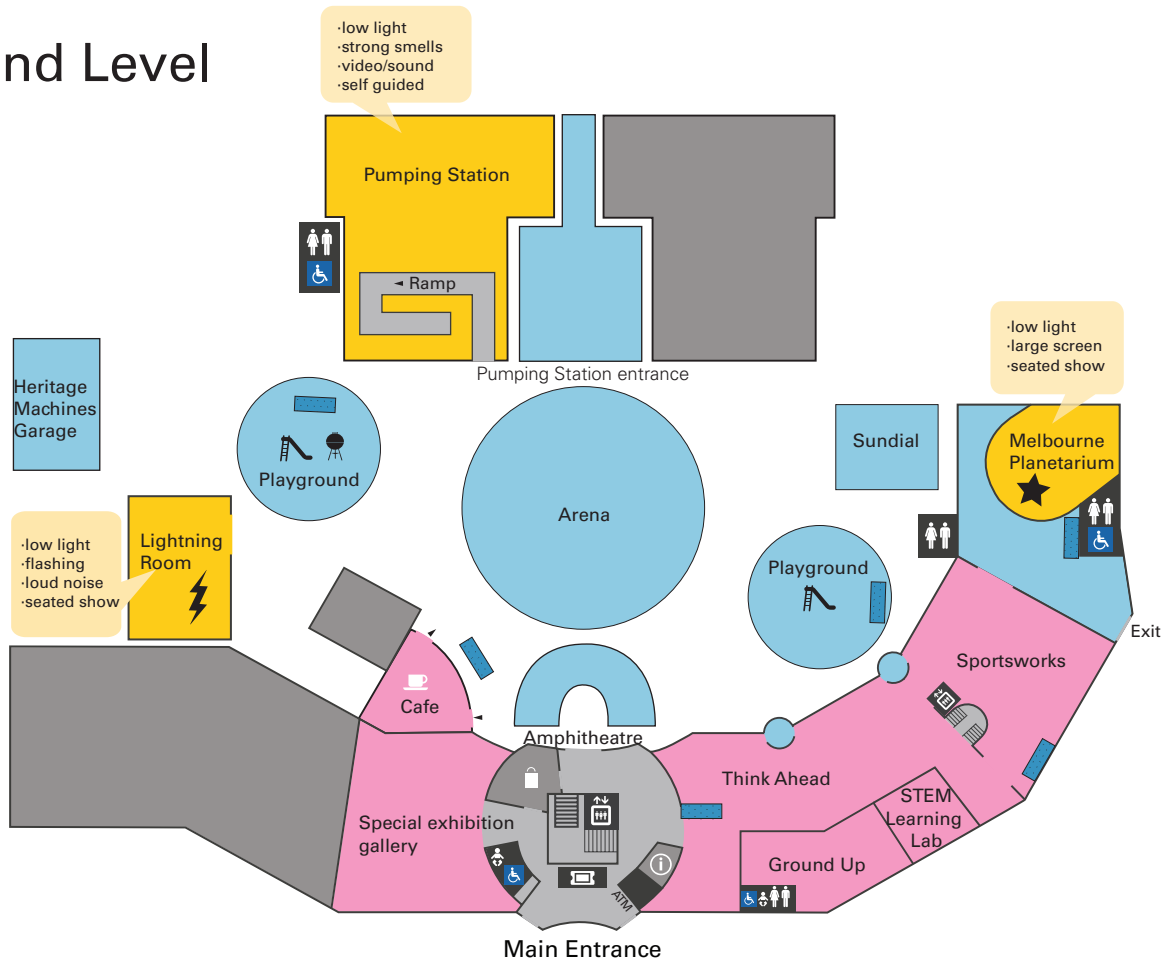

Scienceworks Sensory Map

Low sensory areas

Quiet, light areas with fewer people

High sensory areas

Busy areas, with a mix of multimedia, loud noises and/or low light

 Couches and rest points
 Ticket purchase

 Cloak
 Landmark

Upper Level

Ground Level

Lower Level