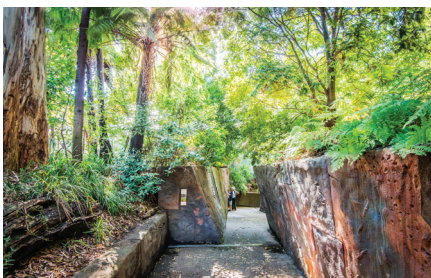

## Experiences

Museums Victoria offers a range of unique experiences guests can enjoy. On a warm summer's evening, invite your guests to take part in after hour tours of our beautiful outdoor spaces adding a special touch to the overall event.

## Royal Exhibition Building Dome Promenade

\$5000

An icon of Melbourne's history opens its doors to a unique view unseen for 100 years. The Dome Promenade provided visitors a unique opportunity to overlook the gardens and view the Melbourne skyline. This guided tour allows visitors to once again be able to experience these spectacular views along with an exhibition that explores the building's significant history and varied uses over time.

## Forest Gallery

\$2000

Discover a piece of Victoria's mountain landscape featuring cool-temperate rainforest and indigenous plants that change through the seasons and search for the forest's most important residents.