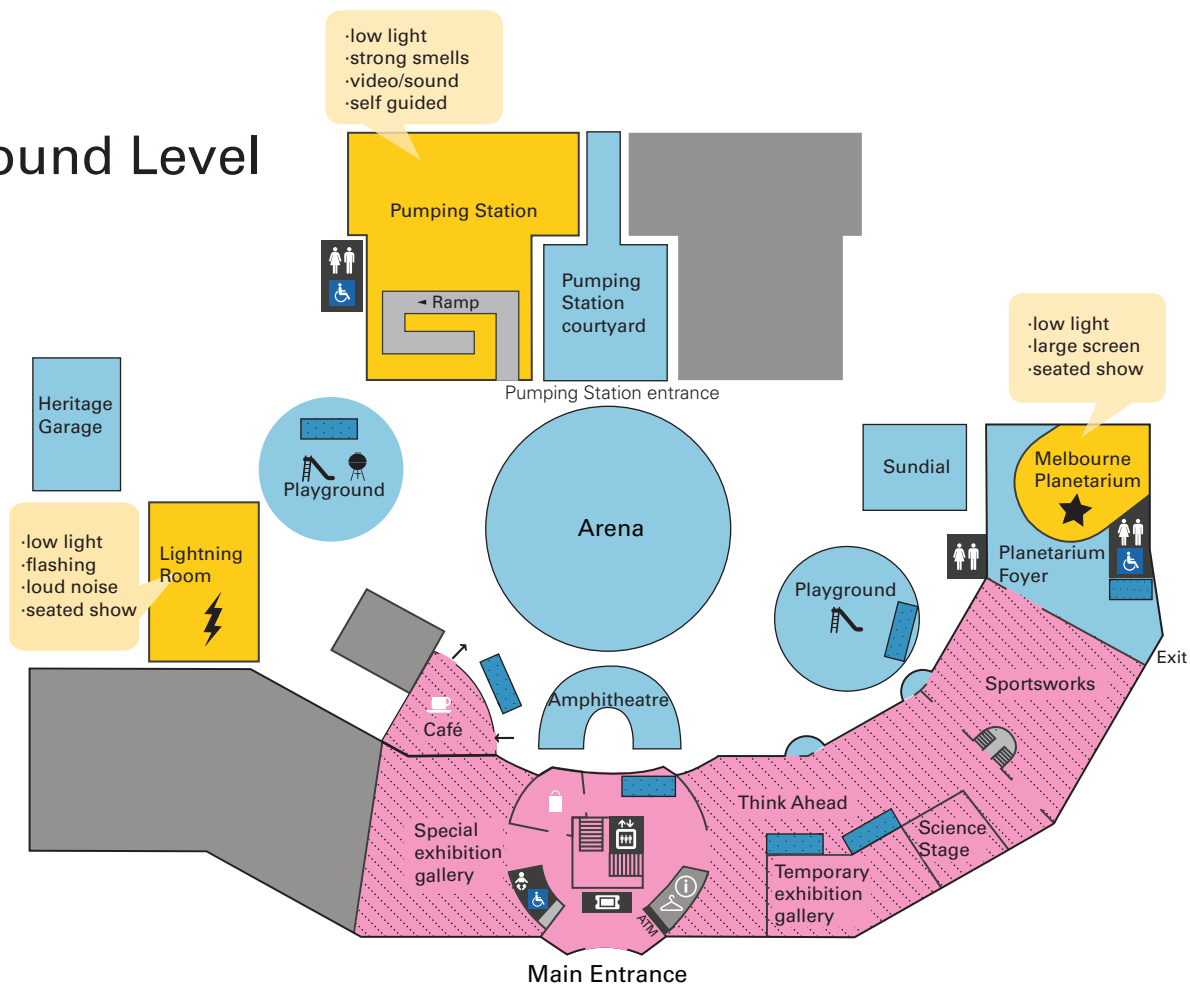

Scienceworks Sensory Map

Low sensory areas
Quiet, light areas or fewer people

High sensory areas
Busy areas, with a mix of video, loud noises and/or low/flashing lights

-  Couches and rest points
-  Ticket purchase
-  Cloak

Level One

Ground Level

Lower Ground