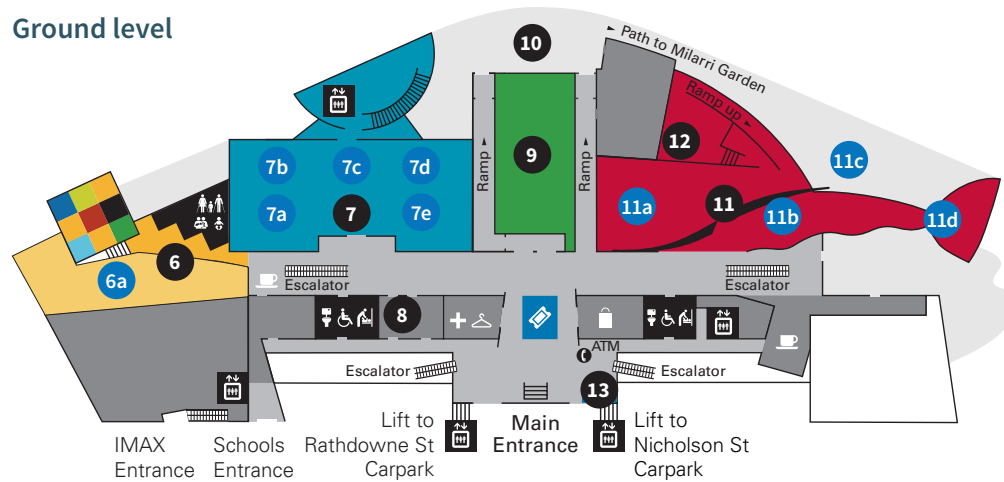

Upper level

- 1 Mind and Body Gallery**
- 1a Temp Exhibition Gallery
- 1b Temp Exhibition Gallery
- 1c The Mind: Enter the Labyrinth
- 2 Evolution Gallery**
- 3 Forest Gallery**
- 4 Te Pasifika Gallery**
- 5 Melbourne Gallery**
- 5a Phar Lap

Ground level

- 6 Pauline Gandel Children's Gallery**
- 6a Children's Garden
- 7 Science and Life Gallery**
- 7a Dynamic Earth
- 7b Marine Life
- 7c Dinosaur Walk
- 7d Bugs Alive!
- 7e 600 Million Years
- 8 Activity Rooms**
- 9 Forest Gallery**
- 10 North Terrace**
- 11 Bunjilaka Aboriginal Cultural Centre**
- 11a First Peoples
- 11b Birrarung Gallery
- 11c Milarri Garden
- 11d Kalaya
- 12 Te Pasifika Gallery**
- 13 Curious**

Lower level

- 14 Road to Zero**
- 14a Road to Zero Learning Studio
- 15 Theatre**
- 16 Touring Hall**

MELBOURNE MUSEUM

Share your visit with us
#melbournemuseum

KEY

- Admissions
- Toilets
- Accessible toilets
- Family friendly toilet
- Escalators
- Stairs
- Lift
- Cloak room
- First Aid
- Shop
- Telephone
- Cafe

Photography permitted in permanent galleries (no flash)

Food and drink not permitted in galleries

Non smoking venue