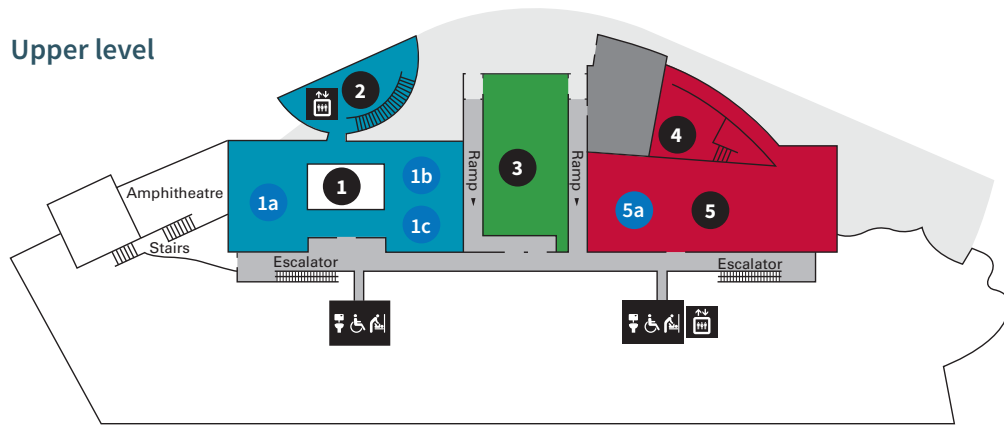

Upper level

- 1 Mind and Body Gallery**
- 1a Temp Exhibition Gallery
- 1b Temp Exhibition Gallery
- 1c The Mind: Enter the Labyrinth
- 2 Evolution Gallery**
- 3 Forest Gallery**
- 4 Te Pasifika Gallery**
- 5 Melbourne Gallery**
- 5a Phar Lap

Ground level

- 6 Pauline Gandel Children's Gallery**
- 6a Children's Garden
- 7 Science and Life Gallery**
- 7a Dynamic Earth
- 7b Marine Life
- 7c Dinosaur Walk
- 7d Bugs Alive!
- 7e 600 Million Years
- 8 Activity Rooms**
- 9 Forest Gallery**
- 10 North Terrace**
- 11 Bunjilaka Aboriginal Cultural Centre**
- 11a First Peoples
- 11b Birrarung Gallery
- 11c Milarri Garden
- 11d Kalaya
- 12 Te Pasifika Gallery**
- 13 Curious**

Lower level

- 14 Road to Zero**
- 14a Road to Zero Learning Studio
- 15 Theatre**
- 16 Touring Hall**

MELBOURNE MUSEUM

Share your visit with us
#melbournemuseum

KEY

- Admissions
- Toilets
- Accessible toilets
- Family friendly toilet
- Escalators
- Stairs
- Lift
- Cloak room
- First Aid
- Shop
- Telephone
- Cafe