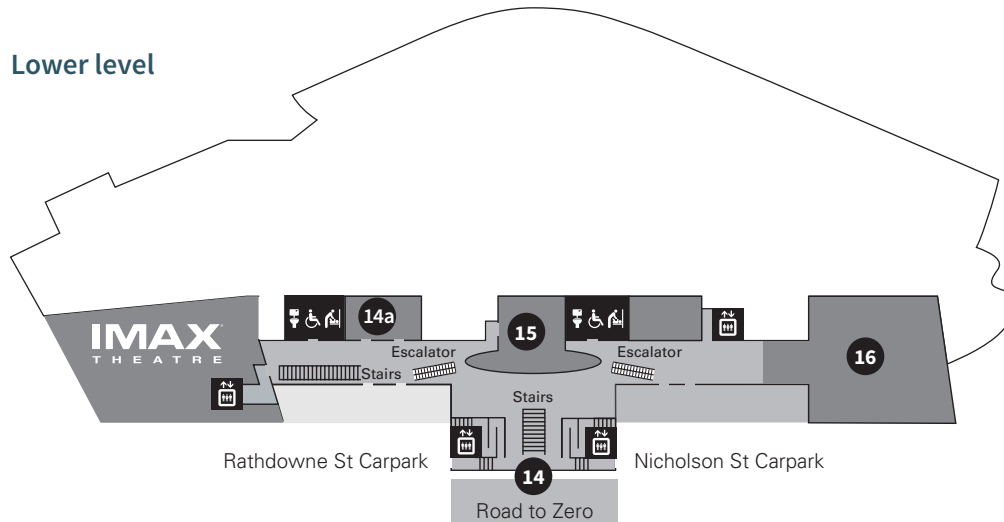

Upper level

- 1 Mind and Body Gallery**
- 1a Temp Exhibition Gallery
- 1b Temp Exhibition Gallery
- 1c The Mind: Enter the Labyrinth
- 2 Evolution Gallery**
- 3 Forest Gallery**
- 4 Te Pasifika Gallery**
- 5 Melbourne Gallery**
- 5a Phar Lap

Ground level

- 6 Pauline Gandel Children's Gallery**
- 6a Children's Garden
- 7 Science and Life Gallery**
- 7a Dynamic Earth
- 7b Marine Life
- 7c Dinosaur Walk
- 7d Bugs Alive!
- 7e 600 Million Years
- 8 Activity Rooms**
- 9 Forest Gallery**
- 10 North Terrace**
- 11 Bunjilaka Aboriginal Cultural Centre**
- 11a First Peoples
- 11b Birrarung Gallery
- 11c Milarri Garden
- 11d Kalaya
- 12 Te Pasifika Gallery**
- 13 Curious**

Lower level

- 14 Road to Zero**
- 14a Road to Zero Learning Studio
- 15 Theatre**
- 16 Touring Hall**

MELBOURNE MUSEUM

Share your visit with us
#melbournemuseum

KEY

- Admissions
- Toilets
- Accessible toilets
- Family friendly toilet
- Escalators
- Stairs
- Lift
- Cloak room
- First Aid
- Shop
- Telephone
- Cafe