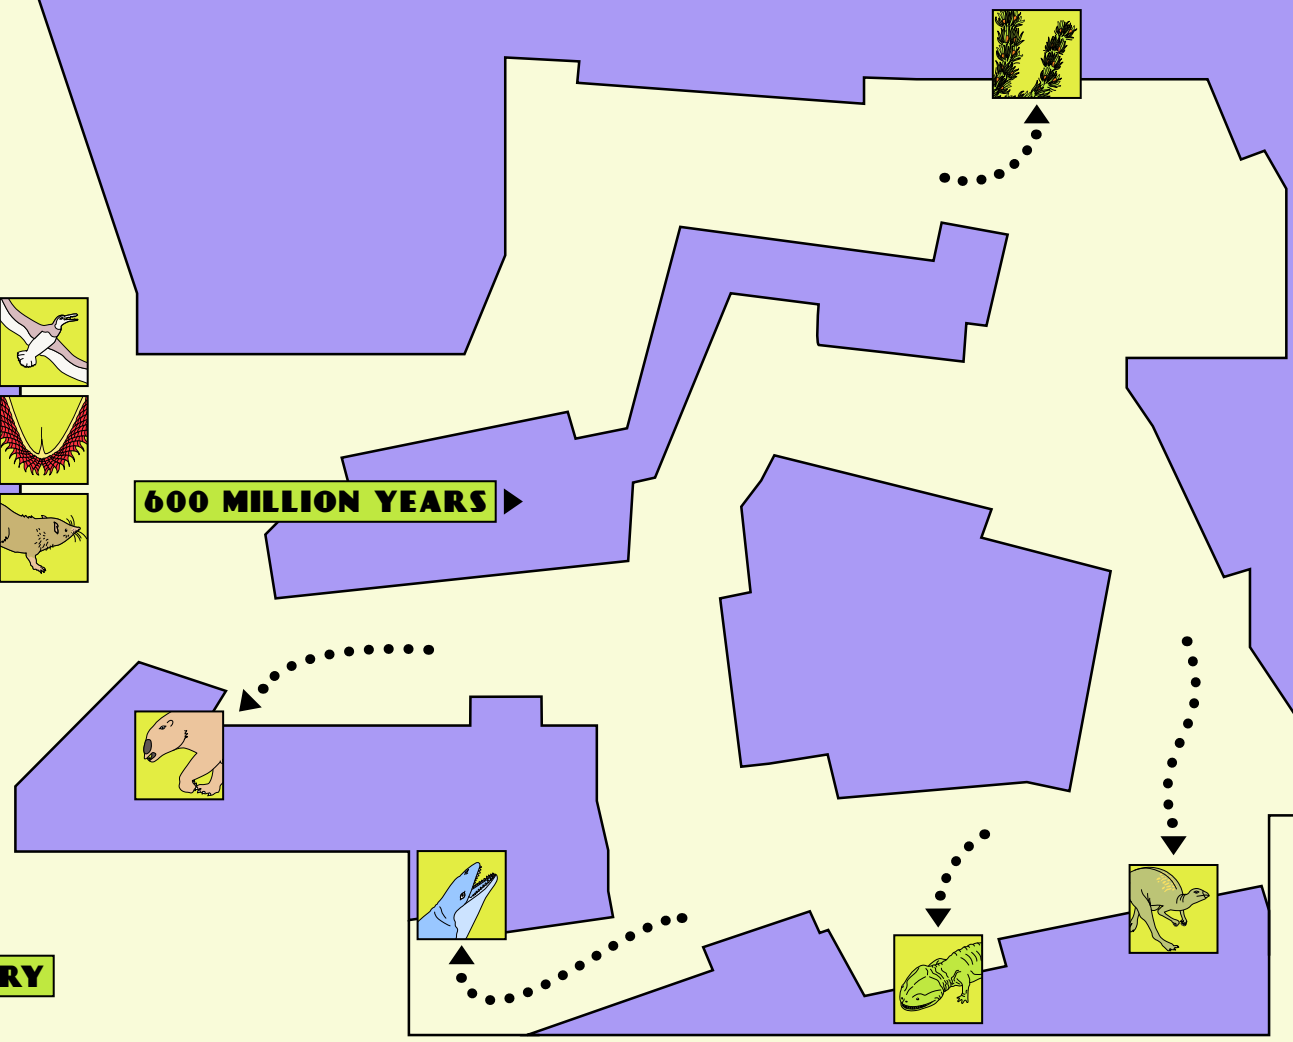

STATE FOSSIL EMBLEM

600 MILLION YEARS ▶

SCIENCE AND LIFE GALLERY

**FIND ALL EIGHT FOSSILS
AT MELBOURNE MUSEUM
USING THIS MAP**