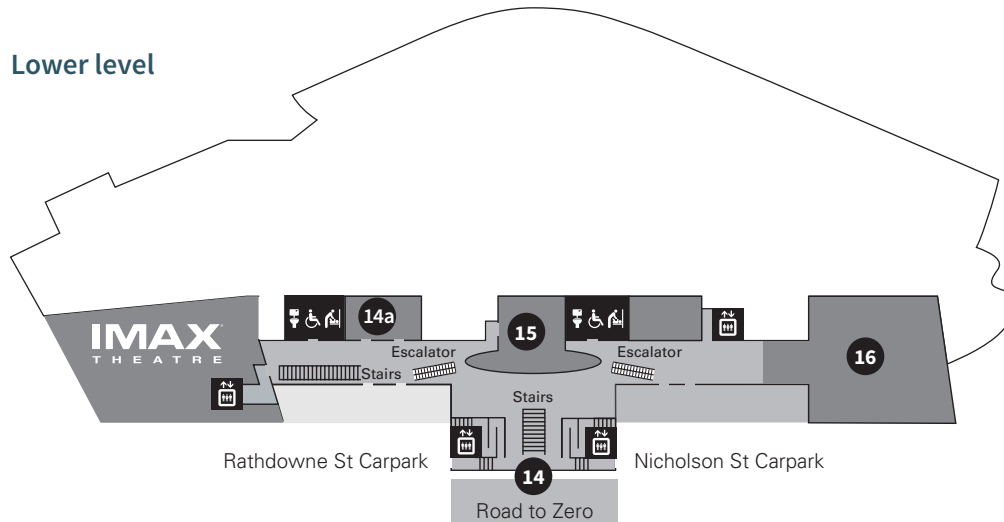

Upper level

- 1 Mind and Body Gallery**
- 1a Temp Exhibition Gallery
- 1b Temp Exhibition Gallery
- 1c The Mind: Enter the Labyrinth
- 2 Evolution Gallery**
- 3 Forest Gallery**
- 4 Te Pasifika Gallery**
- 5 Melbourne Gallery**
- 5a Phar Lap

Ground level

- 6 Pauline Gandel Children's Gallery**
- 6a Children's Garden
- 7 Science and Life Gallery**
- 7a Dynamic Earth
- 7b Marine Life
- 7c Dinosaur Walk
- 7d Bugs Alive!
- 7e 600 Million Years
- 7f Wild
- 8 Activity Rooms**
- 9 Forest Gallery**
- 10 North Terrace**
- 11 Bunjilaka Aboriginal Cultural Centre**
- 11a First Peoples
- 11b Birrarung Gallery
- 11c Milarrri Garden
- 11d Kalaya
- 12 Te Pasifika Gallery**
- 13 Curious**

Lower level

- 14 Road to Zero**
- 14a Road to Zero Learning Studio
- 15 Theatre**
- 16 Touring Hall**

MELBOURNE MUSEUM

Share your visit with us
#melbournemuseum

KEY

- Admissions
- Toilets
- Accessible toilets
- Family friendly toilet
- Escalators
- Stairs
- Lift
- Cloak room
- First Aid
- Shop
- Telephone
- Cafe