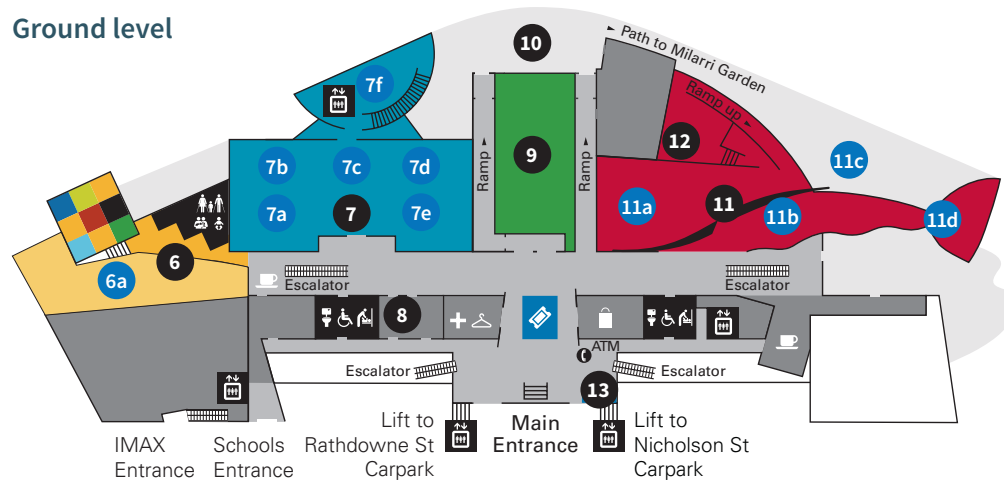

Upper level

- 1 Mind and Body Gallery**
- 1a Temp Exhibition Gallery
- 1b Temp Exhibition Gallery
- 1c The Mind: Enter the Labyrinth
- 2 Evolution Gallery**
- 3 Forest Gallery**
- 4 Te Pasifika Gallery**
- 5 Melbourne Gallery**
- 5a Phar Lap

Ground level

- 6 Pauline Gandel Children's Gallery**
- 6a Children's Garden
- 7 Science and Life Gallery**
- 7a Dynamic Earth
- 7b Marine Life
- 7c Dinosaur Walk
- 7d Bugs Alive!
- 7e 600 Million Years
- 7f Wild
- 8 Activity Rooms**
- 9 Forest Gallery**
- 10 North Terrace**
- 11 Bunjilaka Aboriginal Cultural Centre**
- 11a First Peoples
- 11b Birrarung Gallery
- 11c Milarrri Garden
- 11d Kalaya
- 12 Te Pasifika Gallery**
- 13 Curious**

Lower level

- 14 Road to Zero**
- 14a Road to Zero Learning Studio
- 15 Theatre**
- 16 Touring Hall**

MELBOURNE MUSEUM

Share your visit with us
#melbournemuseum

KEY

- Admissions
- Toilets
- Accessible toilets
- Family friendly toilet
- Escalators
- Stairs
- Lift
- Cloak room
- First Aid
- Shop
- Telephone
- Cafe

Photography permitted in permanent galleries (no flash)

Food and drink not permitted in galleries

Non smoking venue