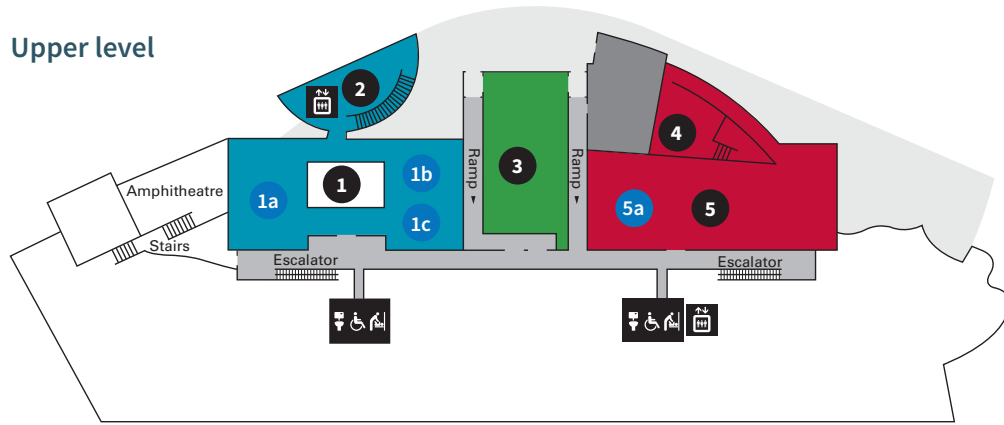

Upper level

- 1 Mind and Body Gallery**
- 1a Temp Exhibition Gallery
- 1b Temp Exhibition Gallery
- 1c The Mind: Enter the Labyrinth
- 2 Evolution Gallery**
- 3 Forest Gallery**
- 4 Te Pasifika Gallery**
- 5 Melbourne Gallery**
- 5a Phar Lap

Ground level

- 6 Pauline Gandel Children's Gallery**
- 6a Children's Garden
- 7 Science and Life Gallery**
- 7a Dynamic Earth
- 7b Marine Life
- 7c Dinosaur Walk
- 7d Bugs Alive!
- 7e 600 Million Years
- 7f Wild
- 8 Activity Rooms**
- 9 Forest Gallery**
- 10 North Terrace**
- 11 Bunjilaka Aboriginal Cultural Centre**
- 11a First Peoples
- 11b Birrarung Gallery
- 11c Milarrri Garden
- 11d Kalaya
- 12 Te Pasifika Gallery**
- 13 Curious**

Lower level

- 14 Road to Zero**
- 14a Road to Zero Learning Studio
- 15 Theatre**
- 16 Touring Hall**

MELBOURNE MUSEUM

Share your visit with us
#melbournemuseum

KEY

- Admissions
- Toilets
- Accessible toilets
- Family friendly toilet
- Escalators
- Stairs
- Lift
- Cloak room
- First Aid
- Shop
- Telephone
- Cafe